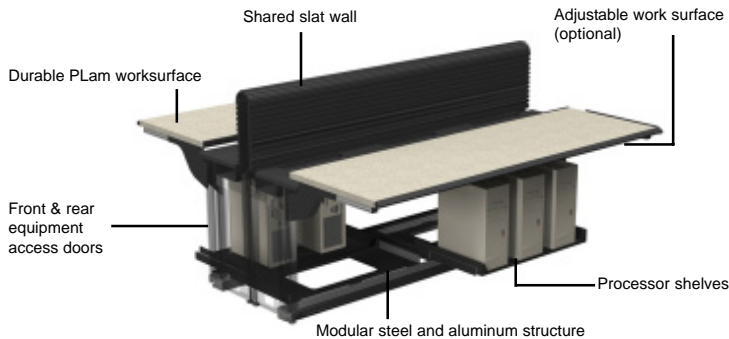

Contemporary Styling

The open work surface structure provides a clean aesthetic look and the Strategy™ is offered in a wide range of durable exterior laminate finishes (with HPL and wood veneer options) to harmonize with any environment.

Back-to-Back Configuration