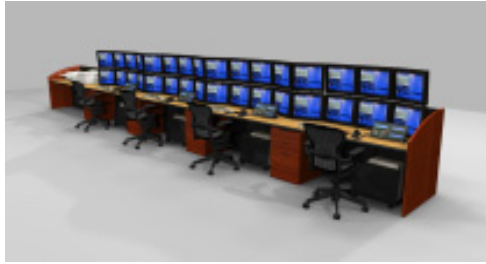

Design Features

Modular Structure

Maximum flexibility is realized as standard modules can easily be added or relocated as required. Supporting a full range of layouts and room configurations, Strategy™ can be transformed from a single to back-to-back option as well as mixing various module lengths to utilize space more effectively.