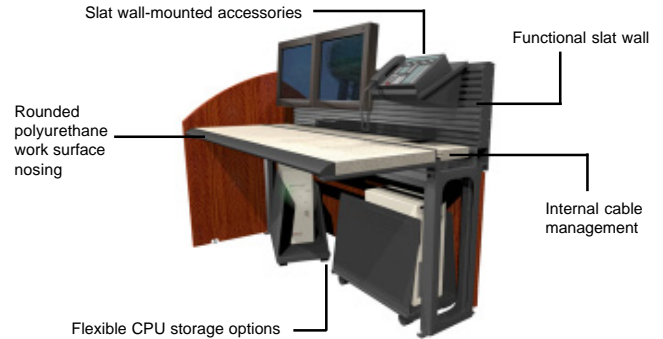

Single Desk Configuration

phone: 403-291-4444

fax: 403-250-6549

email: info@evansonline.com

1616 - 27 Avenue North East
Calgary, AB, Canada T2E 8W4

www.evansonline.com