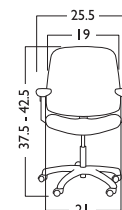

## Options:

Options:	FullBack w/ 17" seat
SY Syncro-Tilt	●
ST Swivel-Tilt	●
2T 2-Paddle Intensive Task	●
SP Simple Task	●
WP01 Height/Width/Pivoting Adj Arm - Soft Contoured Pad	●
HW02 Height/Width Adj Arm - Comfort Pad	●
NZ Black Nylon Base	●
AZ Black Aluminum Base	●
PZ Polished Aluminum Base	●
LU Upholstered Back Shell	●
XS Seat Slider (SY and 2T only)	●
CH Counter Height Stool	●
CAL Cal TBI33	●