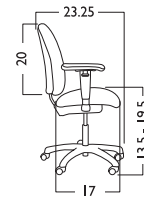

## Options:

Options:	FullBack w/ 17" seat
SY Syncro-Tilt	●
ST Swivel-Tilt	●
2T 2-Paddle Intensive Task	●
SP Simple Task	●
WP01 Height/Width/Pivoting Adj Arm - Soft Contoured Pad	●
HW02 Height/Width Adj Arm - Comfort Pad	●
NZ Black Nylon Base	●
AZ Black Aluminum Base	●
PZ Polished Aluminum Base	●
LU Upholstered Back Shell	●
XS Seat Slider (SY and 2T only)	●
CH Counter Height Stool	●
CAL Cal TBI33	●