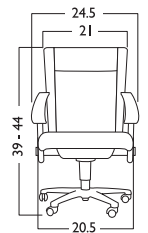

Options:

	FullBack w/ 16" seat
IG Intuitive-Glide Control	●
PN Polished Aluminum Base	●
AN Black Aluminum Base	●
NP03 Vertically Adjustable Loop Arm - Chrome	●
NP04 Fixed Loop Arm - Chrome	●
NB03 Vertically Adjustable Loop Arm - Black	●
NB04 Fixed Loop Arm - Black	●