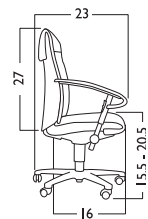

Options:

	FullBack w/ 16" seat
IG Intuitive-Glide Control	●
PN Polished Aluminum Base	●
AN Black Aluminum Base	●
NP03 Vertically Adjustable Loop Arm - Chrome	●
NP04 Fixed Loop Arm - Chrome	●
NB03 Vertically Adjustable Loop Arm - Black	●
NB04 Fixed Loop Arm - Black	●